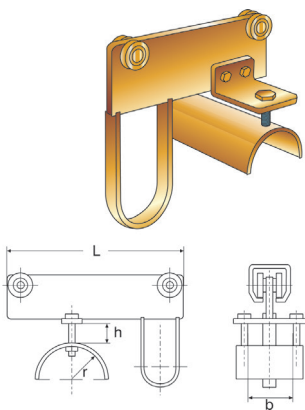

Flat cable trolley

All cable cars are fitted with impact and water-resistant wheels; buffers at both sides.
 * Fitted with plastic wheels

Type	B (mm)	H (mm)	L (mm)	R (mm)	Cable holder (mm)	Weight (kg/pcs/m)	ProductId
157*	55	20	95	25	55x20	0.3	4011001
137	55	20	95	25	55x20	0.4	4012001
337	60	40	150	45	60x40	0.8	4011004
337	100	40	180	45	100x40	1.1	4011003
437	80	40	180	45	80x40	1.2	4011006
437	100	40	180	45	100x40	1.3	4011005

Flat cable clamps for C-rail

Type	B (mm)	H (mm)	L (mm)	R (mm)	Cable holder (mm)	Weight (kg/pcs/m)	ProductId
137E	55	20	107	25	55x20	0.3	4013001
337E	60	40	150	45	60x40	0.7	4013004
337E	100	40	150	45	100x40	0.8	4013003
437E	80	40	150	45	80x40	0.7	4013006
437E	100	40	150	45	100x40	0.8	4013005

Flat cable towing trolley

* Fitted with plastic wheels

Type	B (mm)	H (mm)	L (mm)	R (mm)	Cable holder (mm)	Weight (kg/pcs/m)	ProductId
157M*	55	20	165	25	55x20	0.5	4015001
137M	55	20	165	25	55x20	0.6	4016001
337M	60	40	260	45	60x40	1.4	4015004
337M	100	40	260	45	100x40	1.5	4015003
437M	80	40	260	45	80x40	1.7	4015006
437M	100	40	260	45	100x40	1.8	4015005