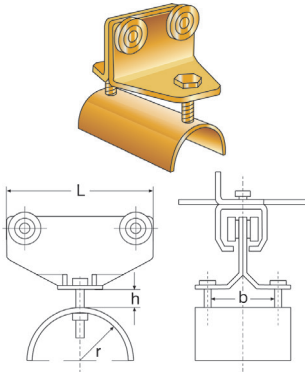

Flat cable trolley

All cable cars are fitted with impact and water-resistant wheels; buffers at both sides.
 * Fitted with plastic wheels

Type	B (mm)	H (mm)	L (mm)	R (mm)	Cable holder (mm)	Weight (kg/pcs/m)	ProductId
157*	55	20	95	25	55x20	0.3	4011001
137	55	20	95	25	55x20	0.4	4012001
337	60	40	150	45	60x40	0.8	4011004
337	100	40	180	45	100x40	1.1	4011003
437	80	40	180	45	80x40	1.2	4011006
437	100	40	180	45	100x40	1.3	4011005

Flat cable clamps for C-rail

Type	B (mm)	H (mm)	L (mm)	R (mm)	Cable holder (mm)	Weight (kg/pcs/m)	ProductId
137E	55	20	107	25	55x20	0.3	4013001
337E	60	40	150	45	60x40	0.7	4013004
337E	100	40	150	45	100x40	0.8	4013003
437E	80	40	150	45	80x40	0.7	4013006
437E	100	40	150	45	100x40	0.8	4013005

Flat cable towing trolley

* Fitted with plastic wheels

Type	B (mm)	H (mm)	L (mm)	R (mm)	Cable holder (mm)	Weight (kg/pcs/m)	ProductId
157M*	55	20	165	25	55x20	0.5	4015001
137M	55	20	165	25	55x20	0.6	4016001
337M	60	40	260	45	60x40	1.4	4015004
337M	100	40	260	45	100x40	1.5	4015003
437M	80	40	260	45	80x40	1.7	4015006
437M	100	40	260	45	100x40	1.8	4015005