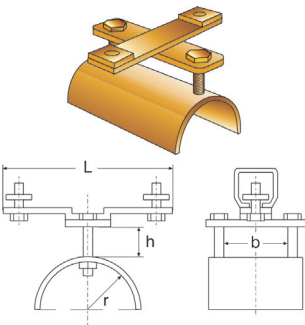

Flat cable trolley

All cable cars are fitted with impact and water-resistant wheels; buffers at both sides.
 * Fitted with plastic wheels

Type	B (mm)	H (mm)	L (mm)	R (mm)	Cable holder (mm)	Weight (kg/pcs/m)	ProductId
157*	55	20	95	25	55x20	0.3	4011001
137	55	20	95	25	55x20	0.4	4012001
337	60	40	150	45	60x40	0.8	4011004
337	100	40	180	45	100x40	1.1	4011003
437	80	40	180	45	80x40	1.2	4011006
437	100	40	180	45	100x40	1.3	4011005

Flat cable clamps for C-rail

Type	B (mm)	H (mm)	L (mm)	R (mm)	Cable holder (mm)	Weight (kg/pcs/m)	ProductId
137E	55	20	107	25	55x20	0.3	4013001
337E	60	40	150	45	60x40	0.7	4013004
337E	100	40	150	45	100x40	0.8	4013003
437E	80	40	150	45	80x40	0.7	4013006
437E	100	40	150	45	100x40	0.8	4013005

Flat cable towing trolley

* Fitted with plastic wheels

Type	B (mm)	H (mm)	L (mm)	R (mm)	Cable holder (mm)	Weight (kg/pcs/m)	ProductId
157M*	55	20	165	25	55x20	0.5	4015001
137M	55	20	165	25	55x20	0.6	4016001
337M	60	40	260	45	60x40	1.4	4015004
337M	100	40	260	45	100x40	1.5	4015003
437M	80	40	260	45	80x40	1.7	4015006
437M	100	40	260	45	100x40	1.8	4015005